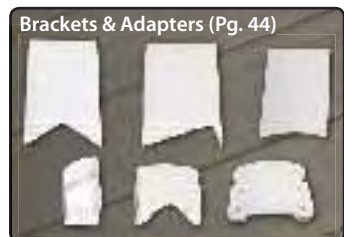

Select Your Accessories