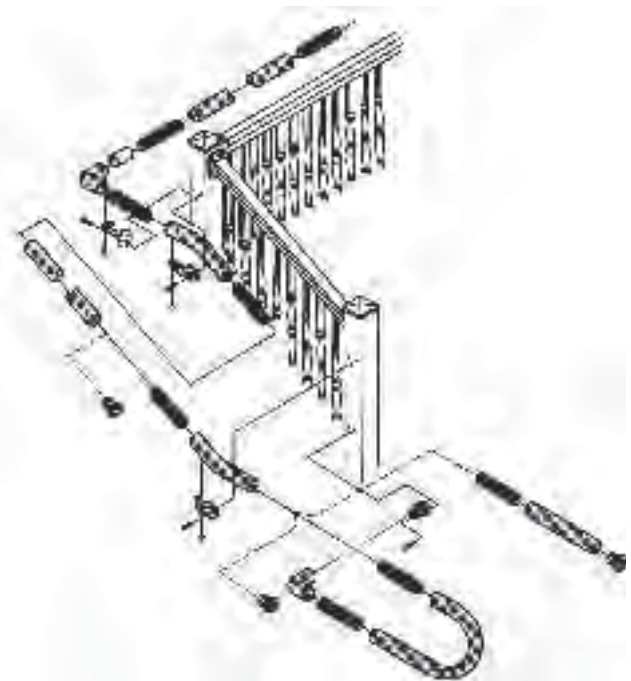

2" SECONDARY VINYL ROUND RAILING

VINYL RAILING

SPECIALTY VINYL

COMPOSITE RAILING

SPECIALTY COMPOSITE

RAILING ACCESSORIES

SLEEVES & WRAPS

POSTS & COLUMNS

CUSTOM FENCE

LANDMARK RAILING & FENCE

White

Select Your Railing and Components

2" VINYL ROUND RAILING	White
A - 90° Elbow Return	401210
B - End Cap (1 pc. per pack)	401255
C - P-Loop Return	401250
D - 3" Mounting Bracket	401205
E - Aluminum Connector	401260
F - 5° Radius	401220
G - Aluminum Gate Return*	401284
I - 32° Radius	401225
J - 2" x 8' 8" Handrail	401200
K - 90° Radius	401240
L - 6" Inside Corner Mounting Bracket	401215
M - 0°-90° Universal Elbow	401245
N - 90° Outside Elbow*	401270
O - 90° Aluminum Quick Return Bracket	401275
P - 2" Level Aluminum Wall Bracket	401280
Q - 38° Radius	401231

* Must Use 90° Outside Elbow (N) for Aluminum Gate Return (G) Installation

SYSTEM FEATURES:

- Meets IRC, IBC Requirements
- Low Maintenance
- Clean Seams & Joints
- Sturdy & Rigid
- Commercial Quality Railing
- Quick Return Adapter
  Makes Stair Runs A Snap!

2" Spans 8' Between Supports