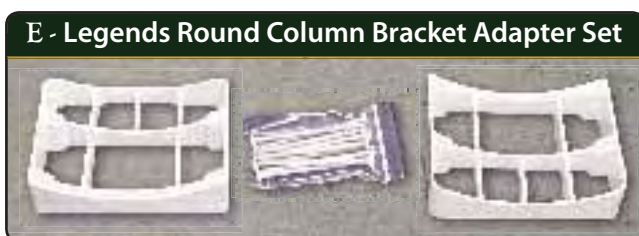

LEGENDS BALUSTRADE ADAPTERS

VINYL
RAILING

SPECIALTY
VINYL

COMPOSITE
RAILING

SPECIALTY
COMPOSITE

RAILING
ACCESSORIES

SLEEVES &
WRAPS

POSTS &
COLUMNS

CUSTOM
FENCE

LANDMARK
RAILING & FENCE

LEGENDS BRACKETS	White
A - Legends Level Rail Bracket	400726
B - Legends Internal Stair Rail Bracket	400728
C - Legends Stair Bracket <u>Kit</u> <i>4 brackets + screws • 32-36 Degree</i>	400729

LEGENDS BRACKET ADAPTER SETS	White
D - 45° Legends Bracket Adapter <u>Set</u>	400756
E - 6" Legends Round Column Bracket Adapter <u>Set</u>	400758
E - 8" Legends Round Column Bracket Adapter <u>Set</u>	400760
E - 10" Legends Round Column Bracket Adapter <u>Set</u>	400762
F - 6" Legends Round Column Stair Bracket Adapter <u>Set</u>	400764
F - 8" Legends Round Column Stair Bracket Adapter <u>Set</u>	400766
F - 10" Legends Round Column Stair Bracket Adapter <u>Set</u>	400768