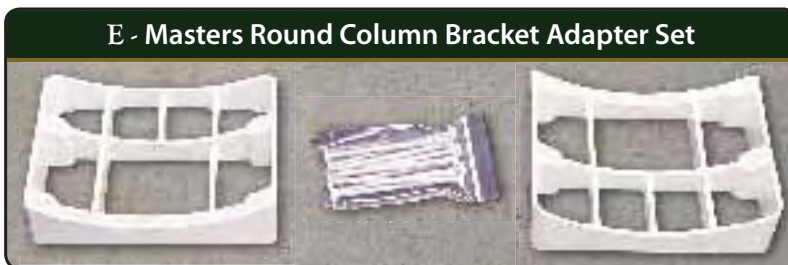

MASTERS BRACKET ADAPTER SETS	White
D - 45° Masters Bracket Adapter <u>Set</u>	400526
E - 8" Masters Round Column Bracket Adapter <u>Set</u>	400528
E - 10" Masters Round Column Bracket Adapter <u>Set</u>	400530
E - 12" Masters Round Column Bracket Adapter <u>Set</u>	400532
F - 8" Masters Round Column Stair Bracket Adapter <u>Set</u>	400534
F - 10" Masters Round Column Stair Bracket Adapter <u>Set</u>	400536
F - 12" Masters Round Column Stair Bracket Adapter <u>Set</u>	400538

Screws included with all brackets and adapter sets.